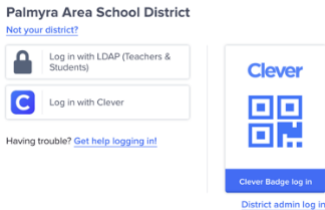

Student Logins with Clever

Students can access PASD instructional programs through Clever. Students can log into Clever through a website or app:

Website Login

Go to: <https://goo.gl/i1GeQ1> OR www.pasd.us, “Quick links” and “Clever”

Click “Log in with LDAP”

Student login: studentid#@students.pasd.us, student password (same as PASD Google Apps)

Ex. 11111@students.pasd.us

App Login

Download the Clever app from the app store

Search for your school